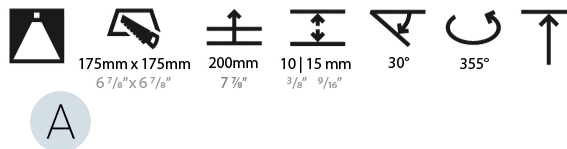

PHYSICAL

Shape: Square
Length (mm): 186
Length (in): 7 5/16
Width (mm): 186
Width (in): 7 5/16
Height (mm): 180
Height (in): 7 1/16
Ceiling Thickness (mm): 10 / 12.5 / 15
Ceiling Thickness (in): 3/8 or 1/2 or 9/16
Min. Recessing Depth (mm): 200
Min. Recessing Depth (in): 7 7/8
Light Distribution: Adjustable / Downlight
Weight (kg): 1.88
Weight (lbs): 4.14
Fixture Finish: SSR / BKV / CWI / CRY / HAB / UFT / ITA / RUA / FTG / MYG / LOD / PUS / FRO / FUP / KIA / POP / BLS / SPG / MEY / GOH / GUM / CHC / COM / ABZ / JAG / OBR / MOS / ROR
Fixture Material: Aluminum Die Cast
Cut-out Measurements: 175mm / 6 7/8" x 175mm / 6 7/8"

ELECTRICAL

Lamp Type: LED (Zhaga Standard)
Total Output Wattage (W): 21.2
Dimming: Tri-Mode (Non-Dimming and Phase Dimming (120Vac only) and 0-10V Dimming)
Driver Included: No
Driver Location: Recessed Housing
Driver Type: Constant Current - Universal
Housing: See components
Input Voltage (V): 120 - 277
Constant Current (MA): 700

LED

Number of LEDs: 1
Color Temperature (°K): 2700 / 3000 / 3500 / 4000
Max. Delivered Lumen (lm): 1440 / 1490 / 1568 / 1600
CRI: >90 CRI
Lamp Life (hrs): 50000

OPTICAL

Reflector°: 8
Adjustability: Rotational 355°; Tilt 30°

RATINGS AND CERTIFICATIONS

Certified By: Certified for North American Standards
IP rating: IP20